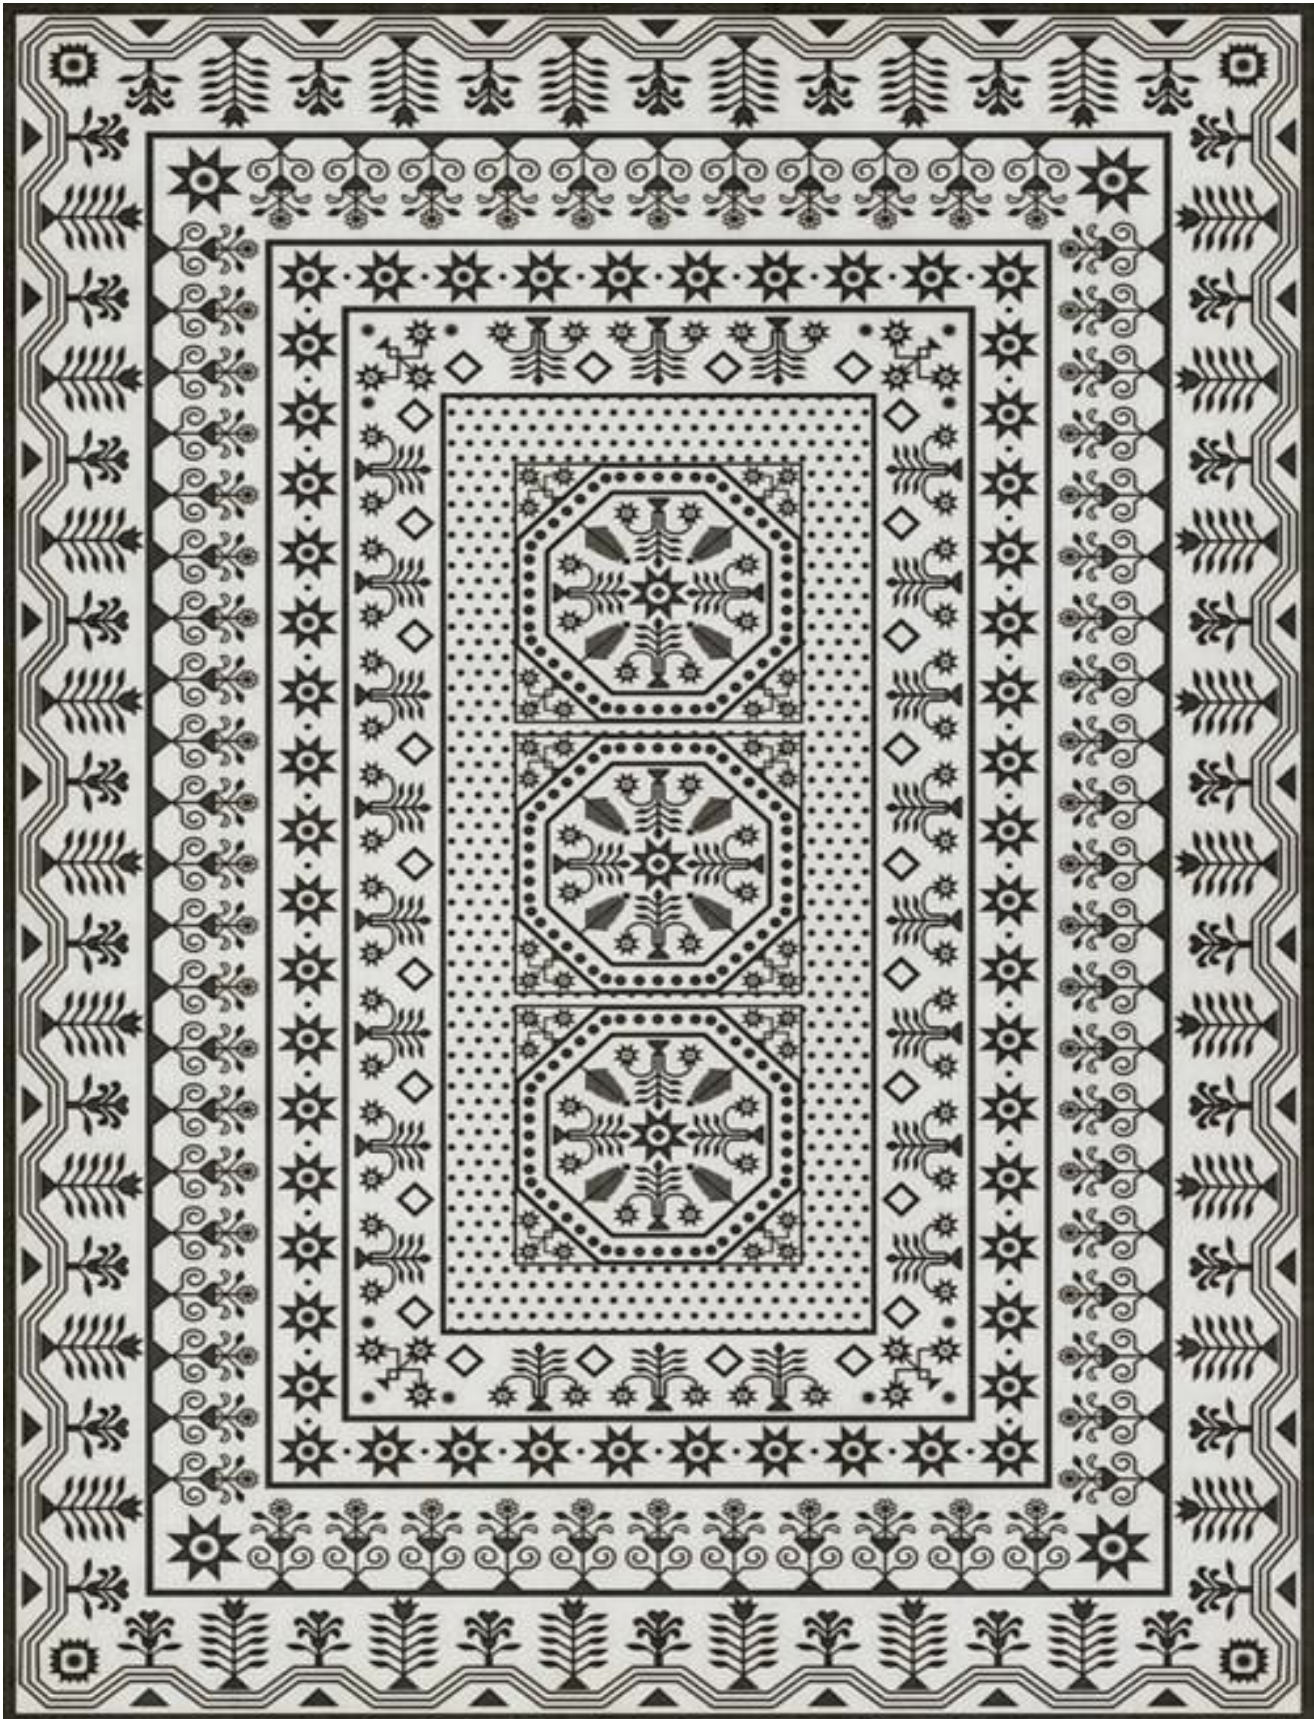

FOLK ART MUSEUM - EMBROIDERY - A RAIN OF MELODY
SWATCHES DO NOT SHOW ALL DETAILS
ALWAYS VIEW FULL DESIGN BEFORE ORDERING
* COLORS MAY VARY FROM THIS SAMPLE *

FOLK ART MUSEUM - EMBROIDERY - DREAMS OF THEE
SWATCHES DO NOT SHOW ALL DETAILS
ALWAYS VIEW FULL DESIGN BEFORE ORDERING
* COLORS MAY VARY FROM THIS SAMPLE *

FOLK ART MUSEUM - EMBROIDERY - NOONDAY DREAMS
SWATCHES DO NOT SHOW ALL DETAILS
ALWAYS VIEW FULL DESIGN BEFORE ORDERING
* COLORS MAY VARY FROM THIS SAMPLE *

Embroidery