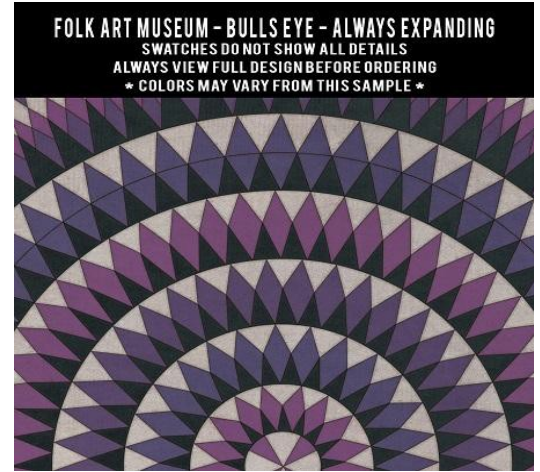

# Bulls Eye

This design is only available in round sizes : 36" - 48" - 60" - 72" - 96" - 120"