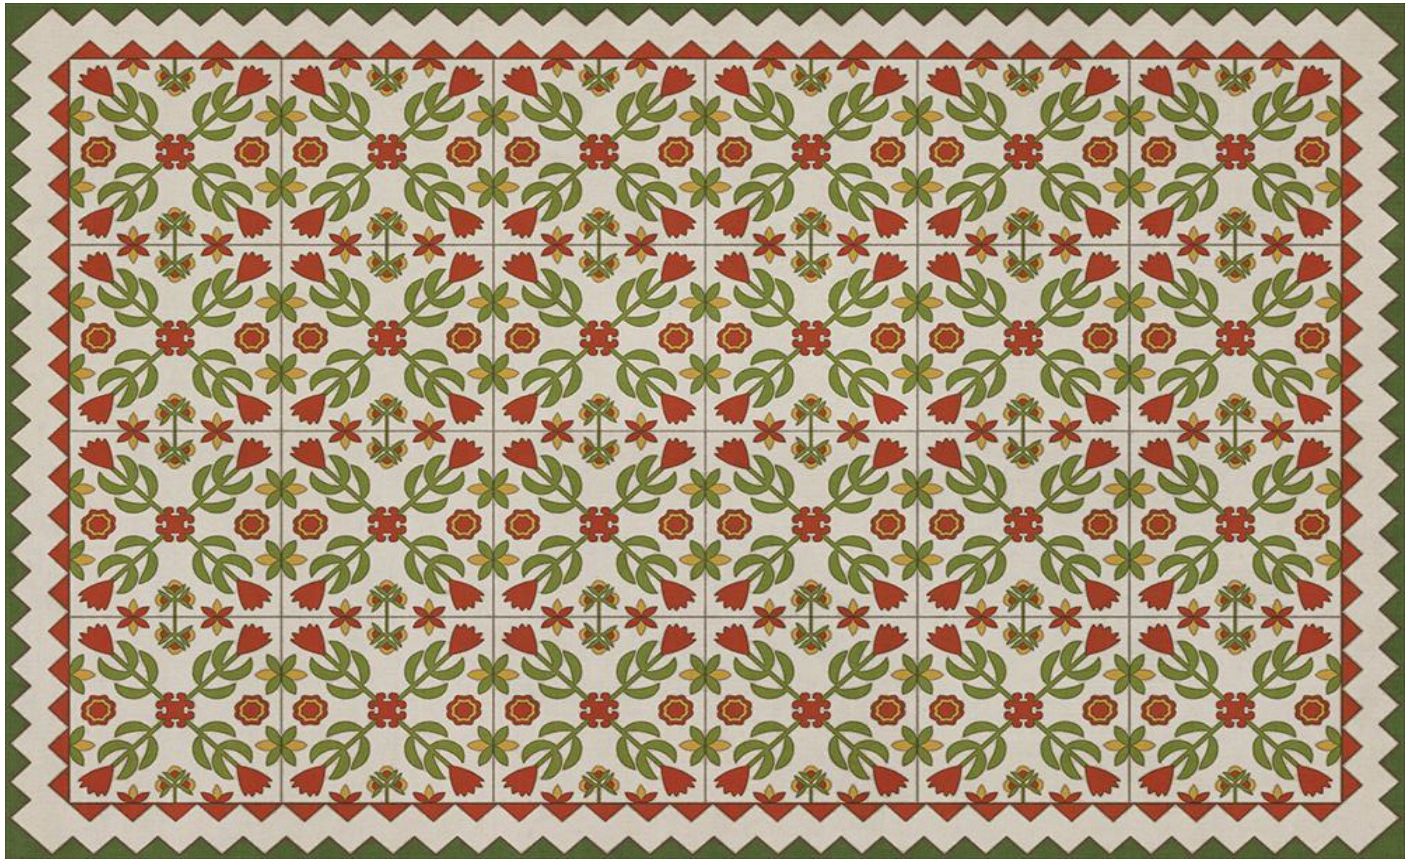

FOLK ART MUSEUM - FLORAL QUILT - AUTUMN MOONLIGHT
SWATCHES DO NOT SHOW ALL DETAILS
ALWAYS VIEW FULL DESIGN BEFORE ORDERING
* COLORS MAY VARY FROM THIS SAMPLE *

FOLK ART MUSEUM - FLORAL QUILT - AWAKE AT NIGHT
SWATCHES DO NOT SHOW ALL DETAILS
ALWAYS VIEW FULL DESIGN BEFORE ORDERING
* COLORS MAY VARY FROM THIS SAMPLE *

Floral Quilt

Scale (size) of pattern increases with larger sizes.

FOLK ART MUSEUM - FLORAL QUILT - A FIELD OF COTTON
SWATCHES DO NOT SHOW ALL DETAILS
ALWAYS VIEW FULL DESIGN BEFORE ORDERING
* COLORS MAY VARY FROM THIS SAMPLE *