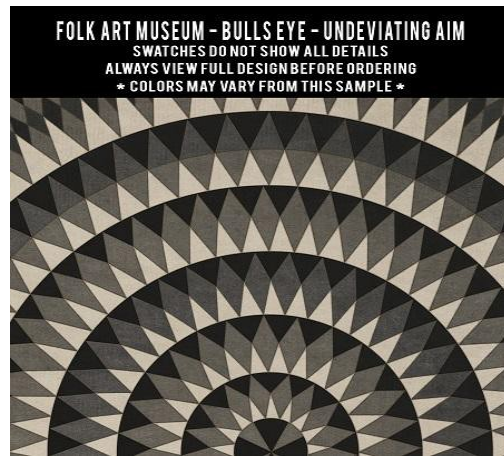

# Bulls Eye

This design is only available in round sizes : 36" - 48" - 60" - 72" - 96" - 120"