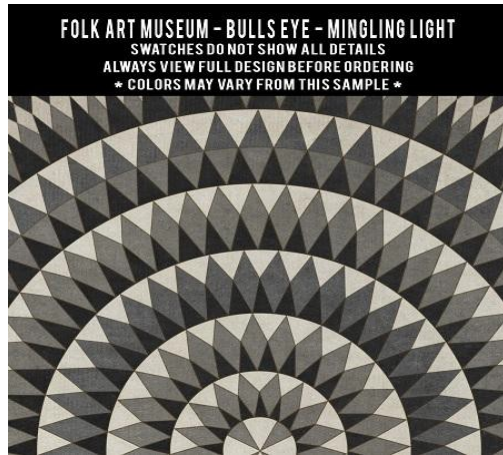

# Bulls Eye

This design is only available in round sizes : 36" - 48" - 60" - 72" - 96" - 120"