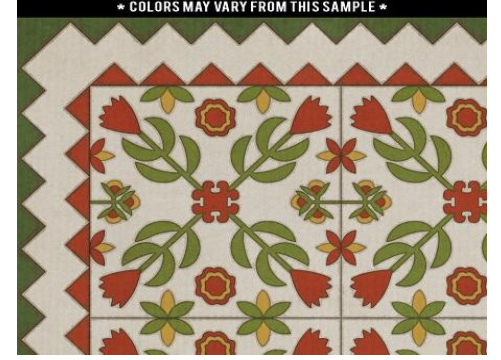

Floral Quilt

Scale (size) of pattern increases with larger sizes.