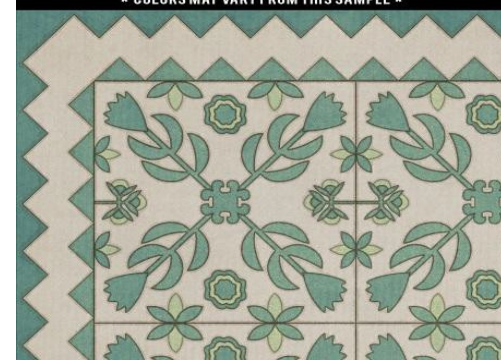

Floral Quilt

Scale (size) of pattern increases with larger sizes.