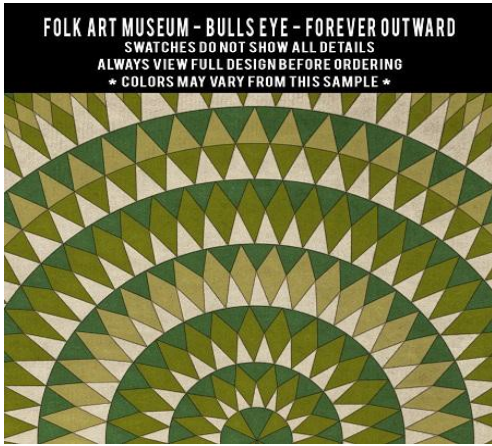

# Bulls Eye

This design is only available in round sizes : 36" - 48" - 60" - 72" - 96" - 120"