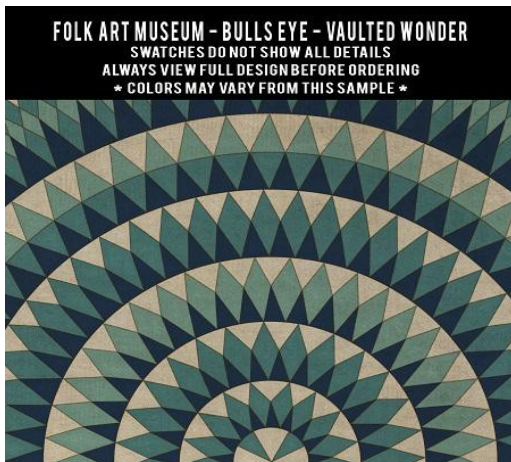

# Bulls Eye

This design is only available in round sizes : 36" - 48" - 60" - 72" - 96" - 120"