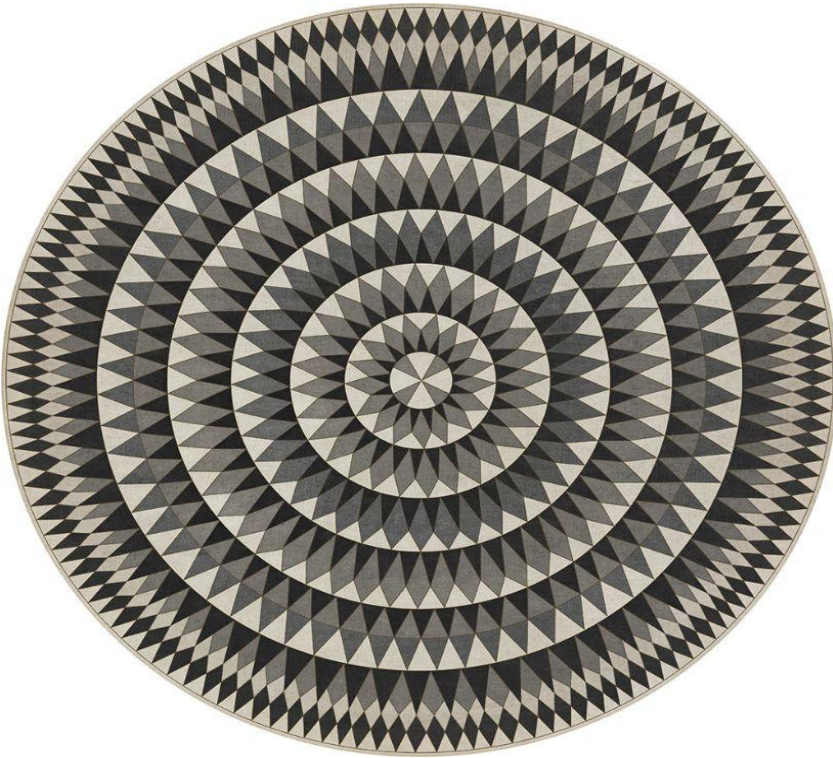

# Bulls Eye

This design is only available in round sizes : 36" - 48" - 60" - 72" - 96" - 120"