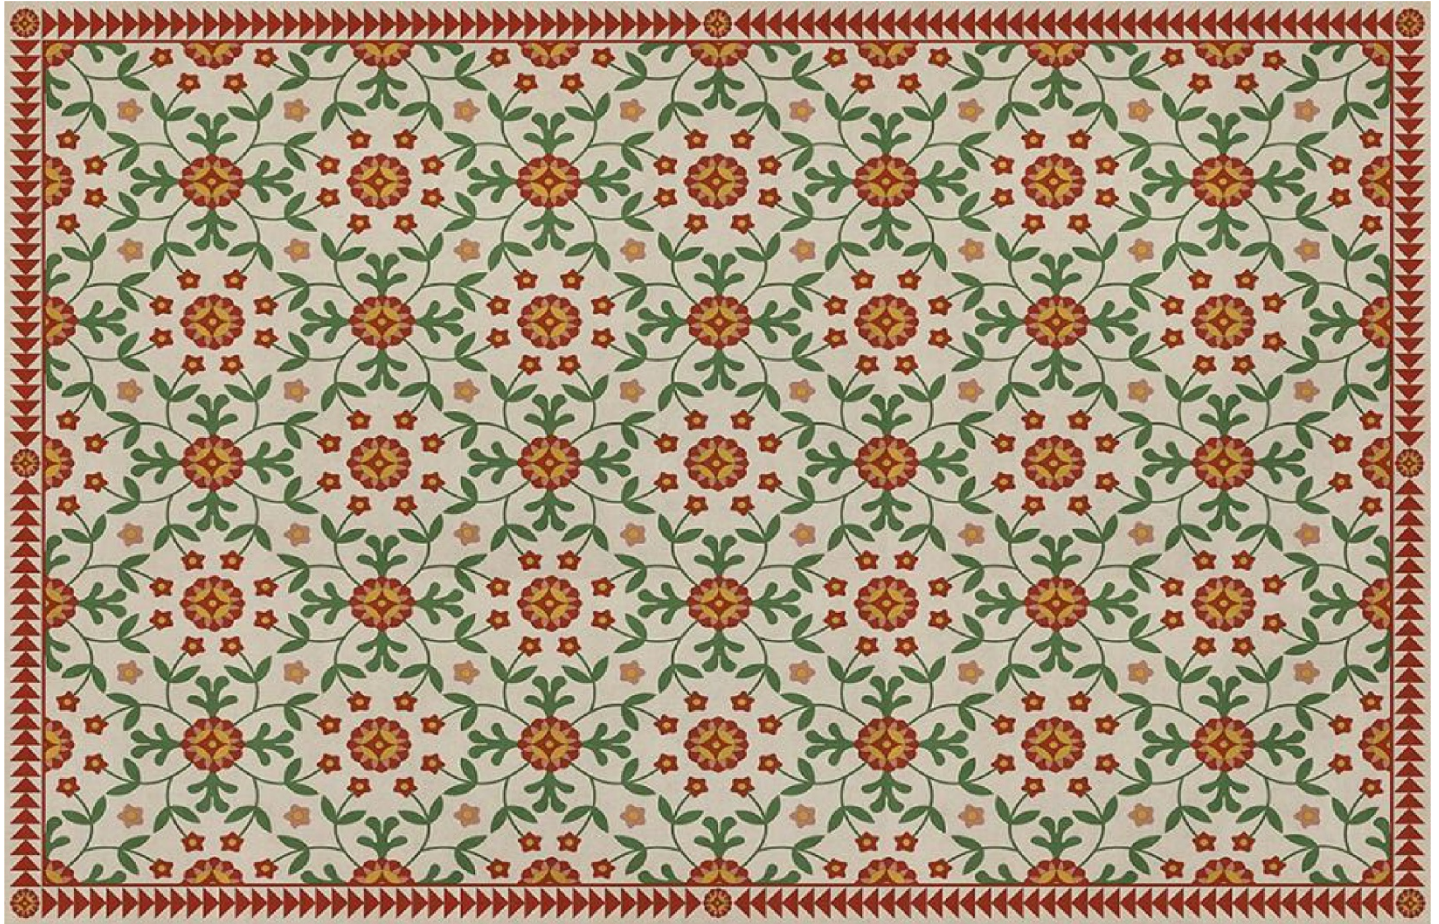

**FOLK ART MUSEUM - WEDDING RING - PHOEBE**  
SWATCHES DO NOT SHOW ALL DETAILS  
ALWAYS VIEW FULL DESIGN BEFORE ORDERING  
\* COLORS MAY VARY FROM THIS SAMPLE \*

**FOLK ART MUSEUM - WEDDING RING - RAMONA**  
SWATCHES DO NOT SHOW ALL DETAILS  
ALWAYS VIEW FULL DESIGN BEFORE ORDERING  
\* COLORS MAY VARY FROM THIS SAMPLE \*

**FOLK ART MUSEUM - WEDDING RING - TALLULAH**  
SWATCHES DO NOT SHOW ALL DETAILS  
ALWAYS VIEW FULL DESIGN BEFORE ORDERING  
\* COLORS MAY VARY FROM THIS SAMPLE \*

# Whig Rose

**FOLK ART MUSEUM - WHIG ROSE - CONTEMPLATION**

SWATCHES DO NOT SHOW ALL DETAILS  
ALWAYS VIEW FULL DESIGN BEFORE ORDERING  
\* COLORS MAY VARY FROM THIS SAMPLE \*

**FOLK ART MUSEUM - WHIG ROSE - GOING BEYOND THE SEAS**