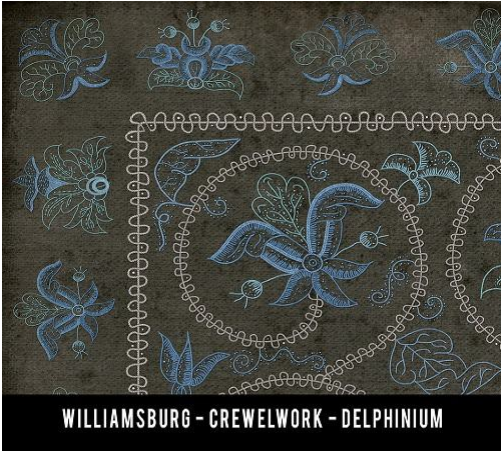

WILLIAMSBURG - COZENS BROCADE - THE LITTLE TURTLE DOVE

WILLIAMSBURG - COZENS BROCADE - THE FOGGY FOGGY DEW

WILLIAMSBURG - COZENS BROCADE - THE ROLLING OF THE STONES

Crewelwork

Floral

WILLIAMSBURG - FLORAL - ABIGAIL

WILLIAMSBURG - FLORAL - EMMA

WILLIAMSBURG - FLORAL - MARTHA

WILLIAMSBURG - FLORAL - SUSANNAH

Franklin

Scale (size) of pattern will change with bigger sizes.

WILLIAMSBURG - FRANKLIN - GENTLE READERS

WILLIAMSBURG - FRANKLIN - JUNTO