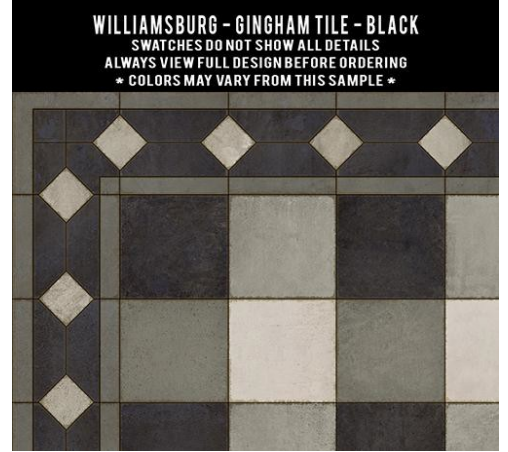

WILLIAMSBURG - APPLIQUE - STICHES OF THE HOURS

SWATCHES DO NOT SHOW ALL DETAILS
ALWAYS VIEW FULL DESIGN BEFORE ORDERING
* COLORS MAY VARY FROM THIS SAMPLE *

WILLIAMSBURG - APPLIQUE - BARRED CLOUDS BLOOM

SWATCHES DO NOT SHOW ALL DETAILS
ALWAYS VIEW FULL DESIGN BEFORE ORDERING
* COLORS MAY VARY FROM THIS SAMPLE *

Archibald

Scale (size) of pattern with larger sizes.

WILLIAMSBURG - ARCHIBALD - ARCHIBALD DAVIDSON

WILLIAMSBURG - GARDEN GATE - WOODS IN WINTER

Gingham Canvas

Scale (size) of pattern changes with larger sizes.

Gingham Tile

Scale (size) of pattern changes with larger sizes.

18th Century: Joinery

WILLIAMSBURG - 18TH CENTURY JOINERY - THE WOODLANDS
SWATCHES DO NOT SHOW ALL DETAILS
ALWAYS VIEW FULL DESIGN BEFORE ORDERING
* COLORS MAY VARY FROM THIS SAMPLE *

WILLIAMSBURG - 18TH CENTURY JOINERY - A FOREST GROVE
SWATCHES DO NOT SHOW ALL DETAILS
ALWAYS VIEW FULL DESIGN BEFORE ORDERING
* COLORS MAY VARY FROM THIS SAMPLE *

WILLIAMSBURG - 18TH CENTURY JOINERY - DARK PINE SHADOWS
SWATCHES DO NOT SHOW ALL DETAILS
ALWAYS VIEW FULL DESIGN BEFORE ORDERING
* COLORS MAY VARY FROM THIS SAMPLE *