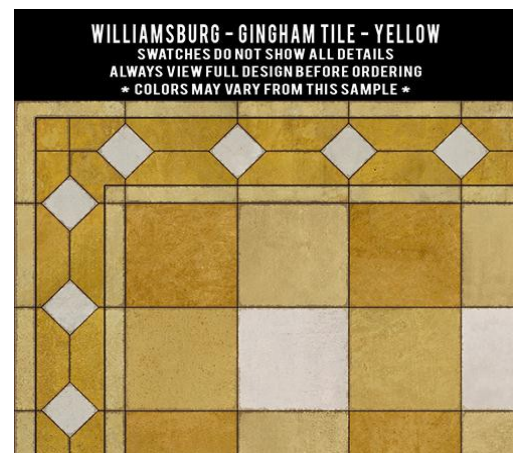

WILLIAMSBURG - GARDEN GATE - WOODS IN WINTER

Gingham Canvas

Scale (size) of pattern changes with larger sizes.

Gingham Tile

Scale (size) of pattern changes with larger sizes.

18th Century: Joinery

WILLIAMSBURG - 18TH CENTURY JOINERY - THE WOODLANDS
SWATCHES DO NOT SHOW ALL DETAILS
ALWAYS VIEW FULL DESIGN BEFORE ORDERING
* COLORS MAY VARY FROM THIS SAMPLE *

WILLIAMSBURG - 18TH CENTURY JOINERY - A FOREST GROVE
SWATCHES DO NOT SHOW ALL DETAILS
ALWAYS VIEW FULL DESIGN BEFORE ORDERING
* COLORS MAY VARY FROM THIS SAMPLE *

WILLIAMSBURG - 18TH CENTURY JOINERY - DARK PINE SHADOWS
SWATCHES DO NOT SHOW ALL DETAILS
ALWAYS VIEW FULL DESIGN BEFORE ORDERING
* COLORS MAY VARY FROM THIS SAMPLE *