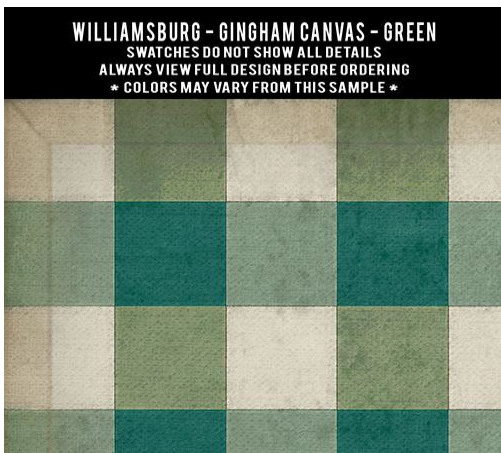

Gingham Canvas

Scale (size) of pattern changes with larger sizes.