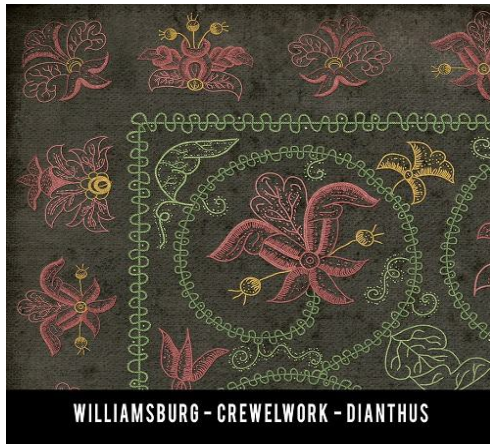

WILLIAMSBURG - APPLIQUE - STICHES OF THE HOURS

SWATCHES DO NOT SHOW ALL DETAILS
ALWAYS VIEW FULL DESIGN BEFORE ORDERING
* COLORS MAY VARY FROM THIS SAMPLE *

WILLIAMSBURG - APPLIQUE - BARRED CLOUDS BLOOM

WILLIAMSBURG - COZENS BROCADE - THE LITTLE TURTLE DOVE

WILLIAMSBURG - COZENS BROCADE - THE FOGGY FOGGY DEW

WILLIAMSBURG - COZENS BROCADE - THE ROLLING OF THE STONES

Crewelwork

Floral

WILLIAMSBURG - FLORAL - ABIGAIL

WILLIAMSBURG - FLORAL - EMMA

WILLIAMSBURG - FLORAL - MARTHA

WILLIAMSBURG - FLORAL - SUSANNAH

Franklin

Scale (size) of pattern will change with bigger sizes.

WILLIAMSBURG - FRANKLIN - GENTLE READERS

WILLIAMSBURG - FRANKLIN - JUNTO