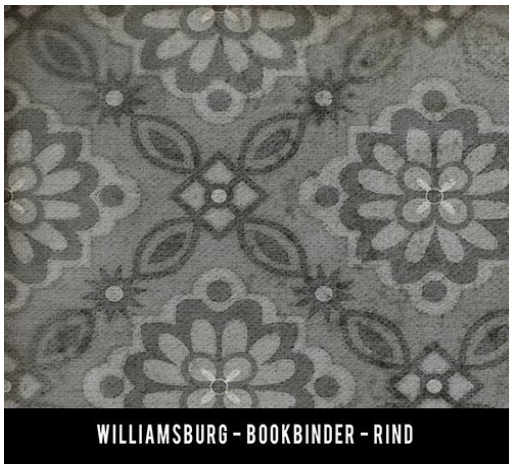

WILLIAMSBURG - BOOKBINDER - PARKS

WILLIAMSBURG - BOOKBINDER - PINKNEY