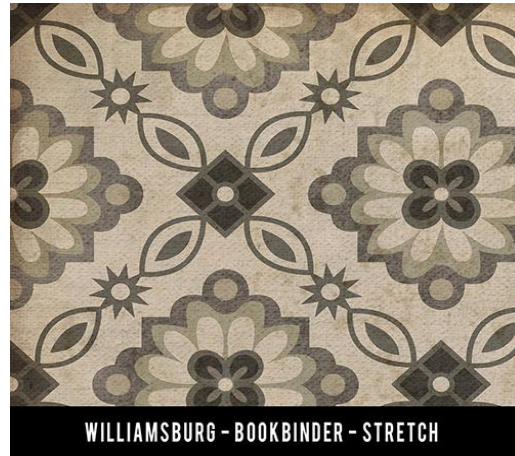

WILLIAMSBURG - BOOKBINDER - ROYLE

WILLIAMSBURG - BOOKBINDER - STRETCH