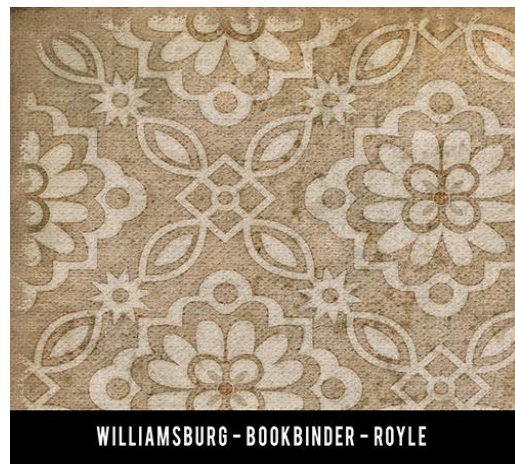

WILLIAMSBURG - BOOKBINDER - PINKNEY

WILLIAMSBURG - BOOKBINDER - PURDIE