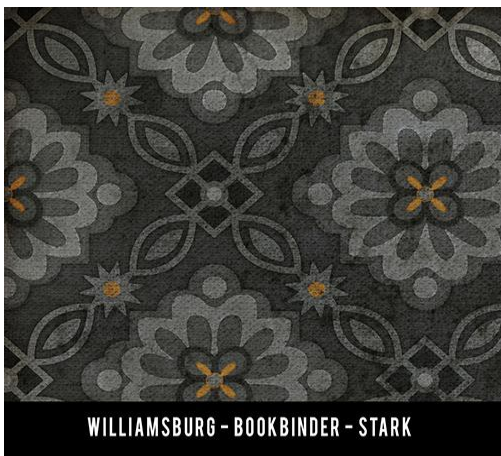

WILLIAMSBURG - BOOKBINDER - RIND

WILLIAMSBURG - BOOKBINDER - STARK