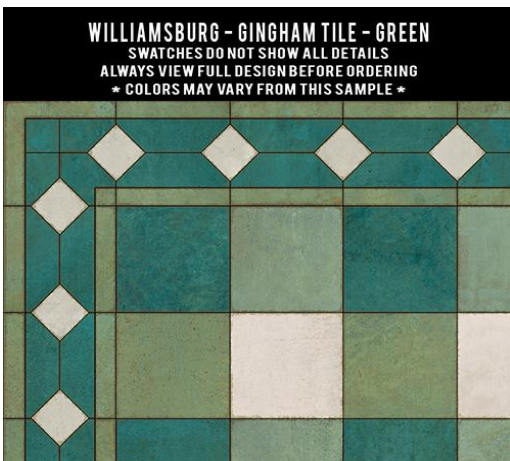

WILLIAMSBURG - APPLIQUE - STICHES OF THE HOURS

SWATCHES DO NOT SHOW ALL DETAILS
ALWAYS VIEW FULL DESIGN BEFORE ORDERING
* COLORS MAY VARY FROM THIS SAMPLE *

WILLIAMSBURG - APPLIQUE - BARRED CLOUDS BLOOM

SWATCHES DO NOT SHOW ALL DETAILS
ALWAYS VIEW FULL DESIGN BEFORE ORDERING
* COLORS MAY VARY FROM THIS SAMPLE *

Archibald

Scale (size) of pattern with larger sizes.

WILLIAMSBURG - ARCHIBALD - ARCHIBALD DAVIDSON

WILLIAMSBURG - GARDEN GATE - WOODS IN WINTER

Gingham Canvas

Scale (size) of pattern changes with larger sizes.

Gingham Tile

Scale (size) of pattern changes with larger sizes.

18th Century: Joinery

WILLIAMSBURG - 18TH CENTURY JOINERY - THE WOODLANDS
SWATCHES DO NOT SHOW ALL DETAILS
ALWAYS VIEW FULL DESIGN BEFORE ORDERING
* COLORS MAY VARY FROM THIS SAMPLE *

WILLIAMSBURG - 18TH CENTURY JOINERY - A FOREST GROVE
SWATCHES DO NOT SHOW ALL DETAILS
ALWAYS VIEW FULL DESIGN BEFORE ORDERING
* COLORS MAY VARY FROM THIS SAMPLE *

WILLIAMSBURG - 18TH CENTURY JOINERY - DARK PINE SHADOWS
SWATCHES DO NOT SHOW ALL DETAILS
ALWAYS VIEW FULL DESIGN BEFORE ORDERING
* COLORS MAY VARY FROM THIS SAMPLE *