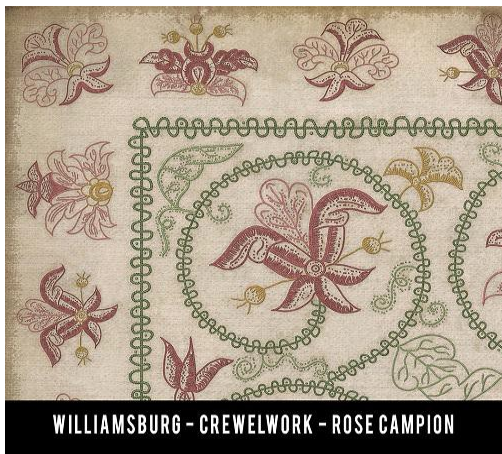

WILLIAMSBURG - APPLIQUE - STICHES OF THE HOURS

SWATCHES DO NOT SHOW ALL DETAILS
ALWAYS VIEW FULL DESIGN BEFORE ORDERING
* COLORS MAY VARY FROM THIS SAMPLE *

WILLIAMSBURG - APPLIQUE - BARRED CLOUDS BLOOM

WILLIAMSBURG - COZENS BROCADE - THE LITTLE TURTLE DOVE

WILLIAMSBURG - COZENS BROCADE - THE FOGGY FOGGY DEW

WILLIAMSBURG - COZENS BROCADE - THE ROLLING OF THE STONES

Crewelwork

Floral

WILLIAMSBURG - FLORAL - ABIGAIL

WILLIAMSBURG - FLORAL - EMMA

WILLIAMSBURG - FLORAL - MARTHA

WILLIAMSBURG - FLORAL - SUSANNAH

Franklin

Scale (size) of pattern will change with bigger sizes.

WILLIAMSBURG - FRANKLIN - GENTLE READERS

WILLIAMSBURG - FRANKLIN - JUNTO