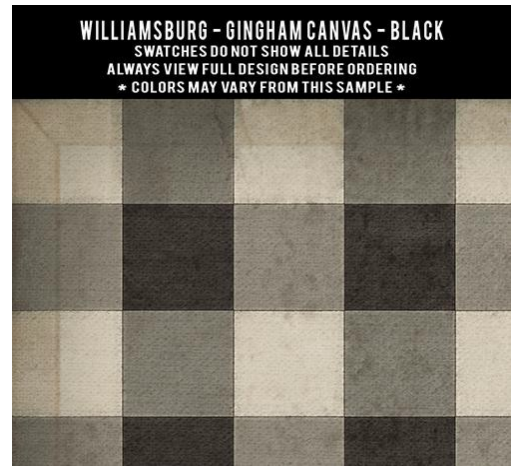

Gingham Canvas

Scale (size) of pattern changes with larger sizes.