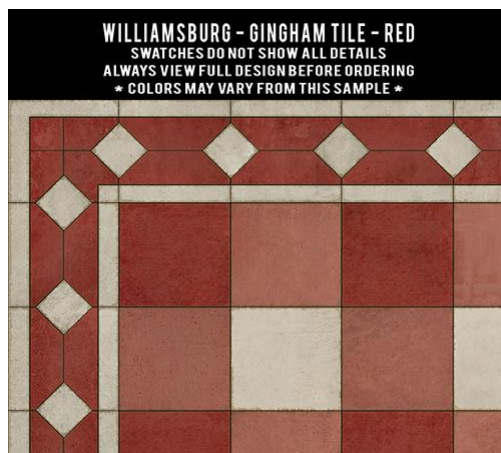

WILLIAMSBURG - GARDEN GATE - WOODS IN WINTER

Gingham Canvas

Scale (size) of pattern changes with larger sizes.

Gingham Tile

Scale (size) of pattern changes with larger sizes.

18th Century: Joinery

WILLIAMSBURG - 18TH CENTURY JOINERY - THE WOODLANDS
SWATCHES DO NOT SHOW ALL DETAILS
ALWAYS VIEW FULL DESIGN BEFORE ORDERING
* COLORS MAY VARY FROM THIS SAMPLE *