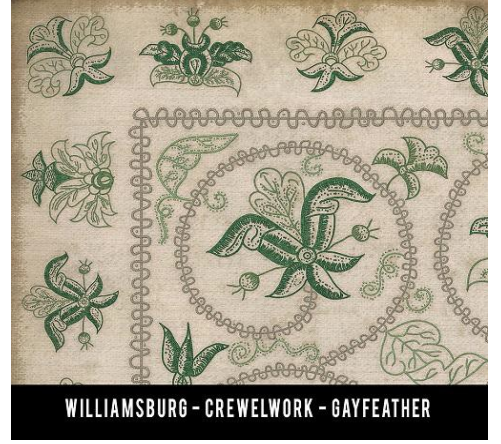

WILLIAMSBURG - APPLIQUE - STICHES OF THE HOURS

SWATCHES DO NOT SHOW ALL DETAILS
ALWAYS VIEW FULL DESIGN BEFORE ORDERING
* COLORS MAY VARY FROM THIS SAMPLE *

WILLIAMSBURG - APPLIQUE - BARRED CLOUDS BLOOM

WILLIAMSBURG - COZENS BROCADE - ENRAPTURED GAZE

WILLIAMSBURG - COZENS BROCADE - LILLY DALE

WILLIAMSBURG - COZENS BROCADE - MIST COVERED MOUNTAINS

WILLIAMSBURG - COZENS BROCADE - OVER THE HILLS AND FAR AWAY

WILLIAMSBURG - COZENS BROCADE - THE LITTLE TURTLE DOVE

WILLIAMSBURG - COZENS BROCADE - THE FOGGY FOGGY DEW

WILLIAMSBURG - COZENS BROCADE - THE ROLLING OF THE STONES

Crewelwork

Floral

WILLIAMSBURG - FLORAL - ABIGAIL

WILLIAMSBURG - FLORAL - EMMA

WILLIAMSBURG - FLORAL - MARTHA

WILLIAMSBURG - FLORAL - SUSANNAH

Franklin

Scale (size) of pattern will change with bigger sizes.

WILLIAMSBURG - FRANKLIN - GENTLE READERS

WILLIAMSBURG - FRANKLIN - JUNTO