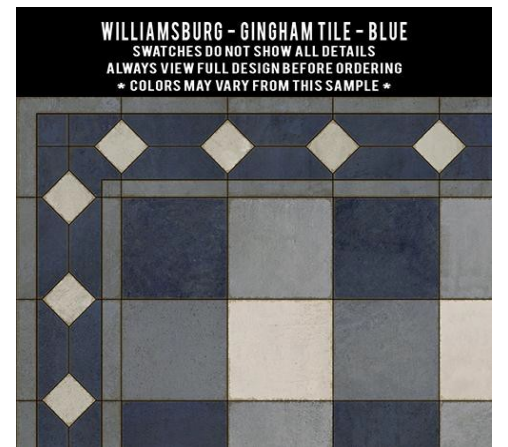

SWATCHES DO NOT SHOW ALL DETAILS
ALWAYS VIEW FULL DESIGN BEFORE ORDERING
* COLORS MAY VARY FROM THIS SAMPLE *

Archibald

Scale (size) of pattern with larger sizes.

WILLIAMSBURG - ARCHIBALD - ARCHIBALD DAVIDSON

WILLIAMSBURG - GARDEN GATE - WOODS IN WINTER

Gingham Canvas

Scale (size) of pattern changes with larger sizes.

Gingham Tile

Scale (size) of pattern changes with larger sizes.

18th Century: Joinery

WILLIAMSBURG - 18TH CENTURY JOINERY - THE WOODLANDS
SWATCHES DO NOT SHOW ALL DETAILS
ALWAYS VIEW FULL DESIGN BEFORE ORDERING
* COLORS MAY VARY FROM THIS SAMPLE *

WILLIAMSBURG - 18TH CENTURY JOINERY - A FOREST GROVE
SWATCHES DO NOT SHOW ALL DETAILS
ALWAYS VIEW FULL DESIGN BEFORE ORDERING
* COLORS MAY VARY FROM THIS SAMPLE *

WILLIAMSBURG - 18TH CENTURY JOINERY - DARK PINE SHADOWS
SWATCHES DO NOT SHOW ALL DETAILS
ALWAYS VIEW FULL DESIGN BEFORE ORDERING
* COLORS MAY VARY FROM THIS SAMPLE *