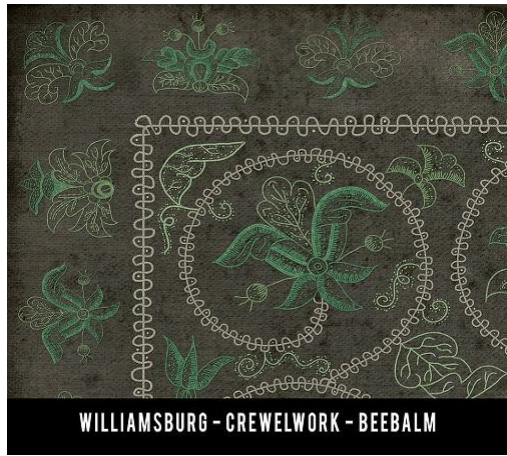

WILLIAMSBURG - APPLIQUE - STICHES OF THE HOURS

SWATCHES DO NOT SHOW ALL DETAILS
ALWAYS VIEW FULL DESIGN BEFORE ORDERING
* COLORS MAY VARY FROM THIS SAMPLE *

WILLIAMSBURG - APPLIQUE - BARRED CLOUDS BLOOM

WILLIAMSBURG - COZENS BROCADE - THE LITTLE TURTLE DOVE

WILLIAMSBURG - COZENS BROCADE - THE FOGGY FOGGY DEW

WILLIAMSBURG - COZENS BROCADE - THE ROLLING OF THE STONES

Crewelwork

Floral

WILLIAMSBURG - FLORAL - ABIGAIL

WILLIAMSBURG - FLORAL - EMMA

WILLIAMSBURG - FLORAL - MARTHA

WILLIAMSBURG - FLORAL - SUSANNAH

Franklin

Scale (size) of pattern will change with bigger sizes.

WILLIAMSBURG - FRANKLIN - GENTLE READERS

WILLIAMSBURG - FRANKLIN - JUNTO