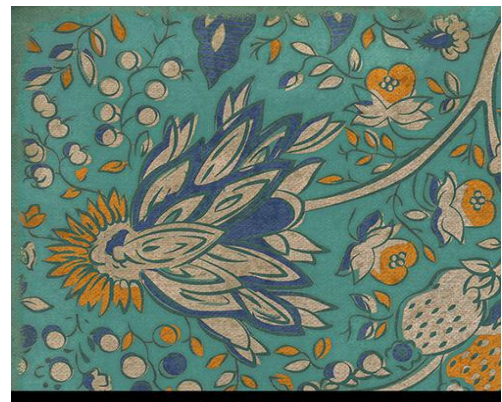

WILLIAMSBURG - GARDEN GATE - THERE IS ANOTHER SKY