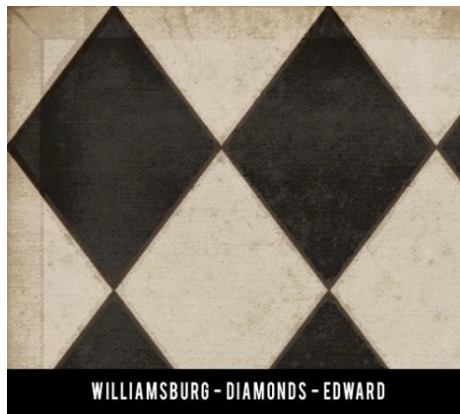

- **Tamaños personalizados disponibles**

Edwards

Scale (size) of pattern will change with each size.

WILLIAMSBURG - DIAMONDS - EDWARD

Applique

WILLIAMSBURG-APPLIQUE-A WAY TOMEND

SWATCHES DO NOT SHOW ALL DETAILS
ALWAYS VIEW FULL DESIGN BEFORE ORDERING
* COLORS MAY VARY FROM THIS SAMPLE *

WILLIAMSBURG -APPLIQUE-AZURE MOSS

SWATCHES DO NOT SHOW ALL DETAILS
ALWAYS VIEW FULL DESIGN BEFORE ORDERING
* COLORS MAY VARY FROM THIS SAMPLE *

WILLIAMSBURG - APPLIQUE - GOSSIP OF SWALLOWS

SWATCHES DO NOT SHOW ALL DETAILS
ALWAYS VIEW FULL DESIGN BEFORE ORDERING
* COLORS MAY VARY FROM THIS SAMPLE *

WILLIAMSBURG - APPLIQUE - STICHES OF THE HOURS

SWATCHES DO NOT SHOW ALL DETAILS
ALWAYS VIEW FULL DESIGN BEFORE ORDERING
* COLORS MAY VARY FROM THIS SAMPLE *

WILLIAMSBURG - APPLIQUE - BARRED CLOUDS BLOOM

WOVEN AT THE ITHACA CARPET FACTORY BY ARCHIBALD DAVIDSON 1838

Bookbinder

Scale (size) of pattern will change with larger sizes.

WILLIAMSBURG - BOOKBINDER - CLARKSON

WILLIAMSBURG - BOOKBINDER - DAVIS

WILLIAMSBURG - BOOKBINDER - DIXON