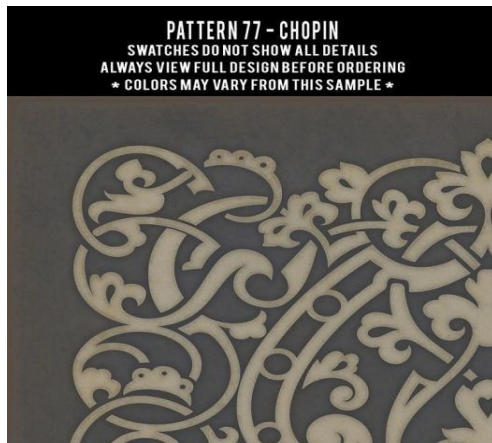

Pattern 77 (rectangle only)