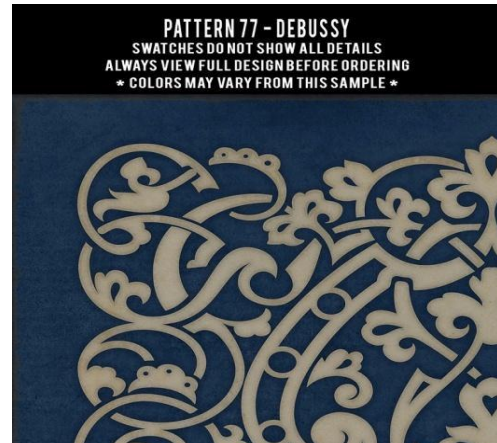

Pattern 77 (rectangle only)