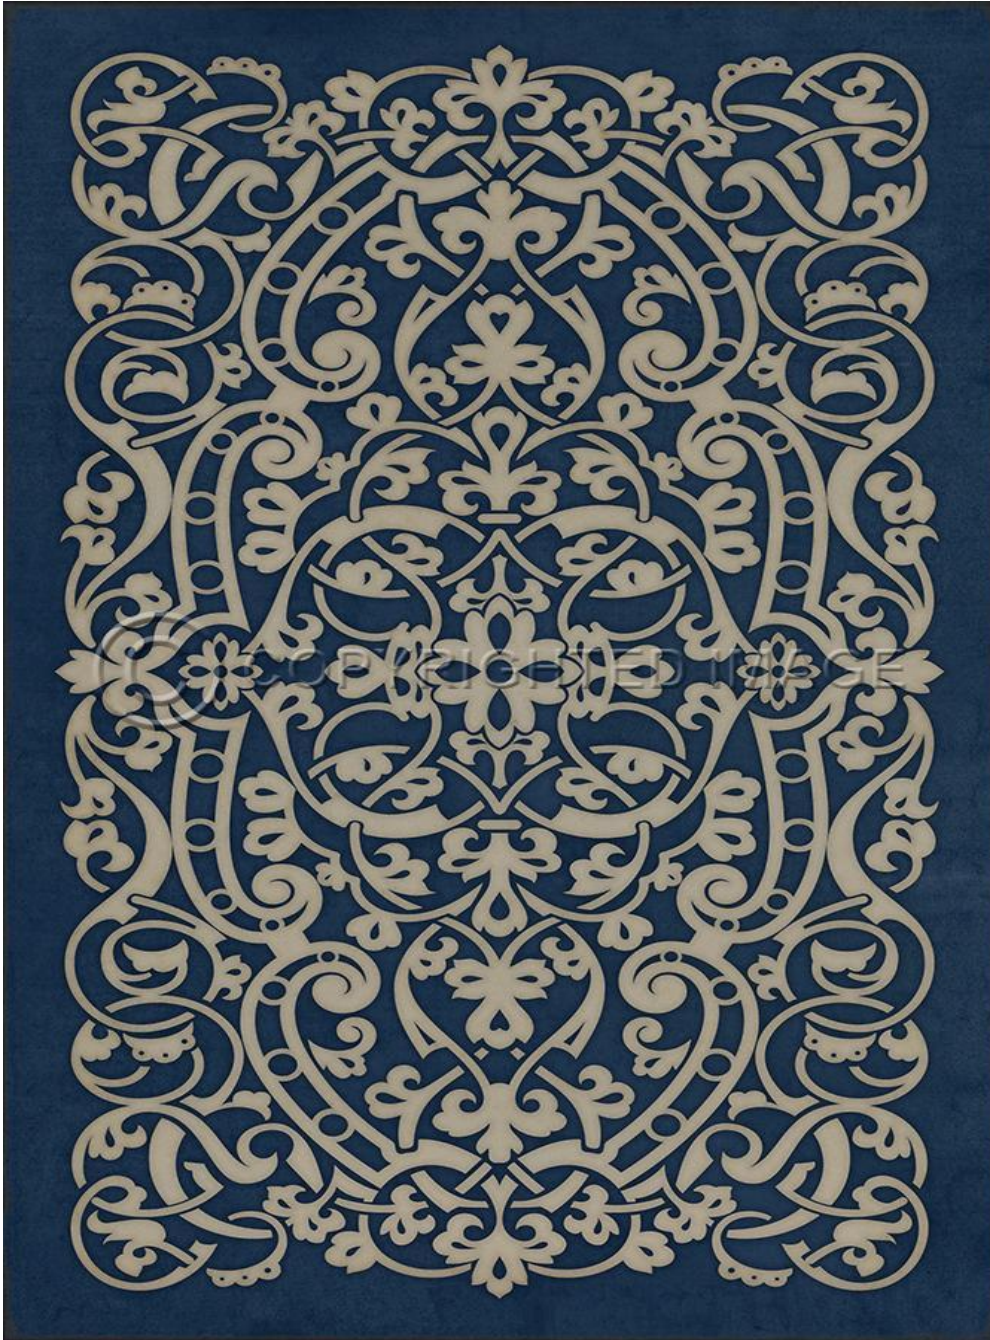

Pattern 77 (rectangle only)