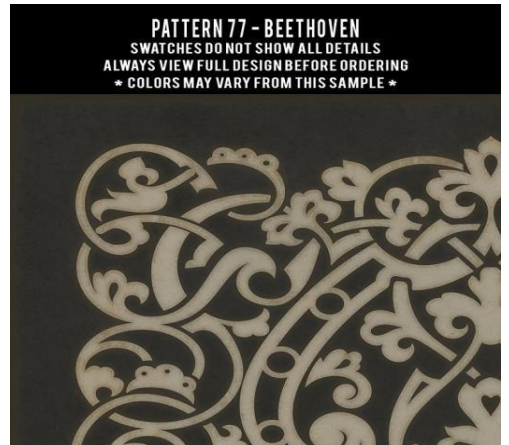

Pattern 77 (rectangle only)