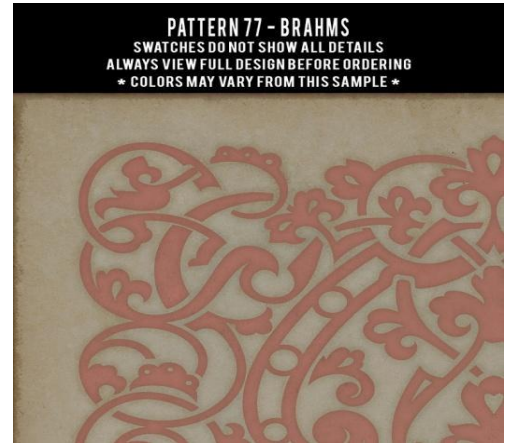

Pattern 77 (rectangle only)