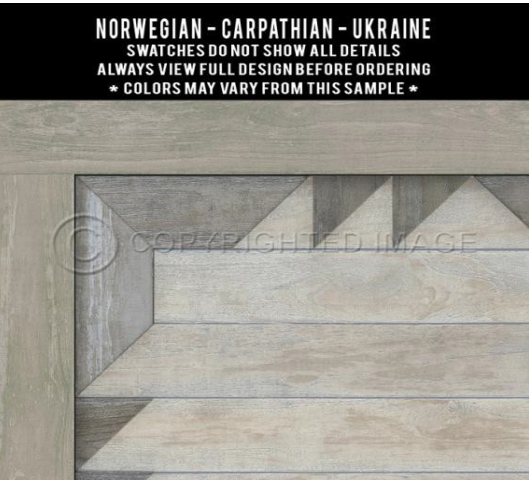

NORWEGIAN - APPALACHIAN - TYRANT WINDS

SWATCHES DO NOT SHOW ALL DETAILS
ALWAYS VIEW FULL DESIGN BEFORE ORDERING
* COLORS MAY VARY FROM THIS SAMPLE *

Bohemian

Carpathian

Denali

Hoia

Mount Zeppelin

NORWEGIAN - MOUNT ZEPPELIN - LOST IN A FOREST