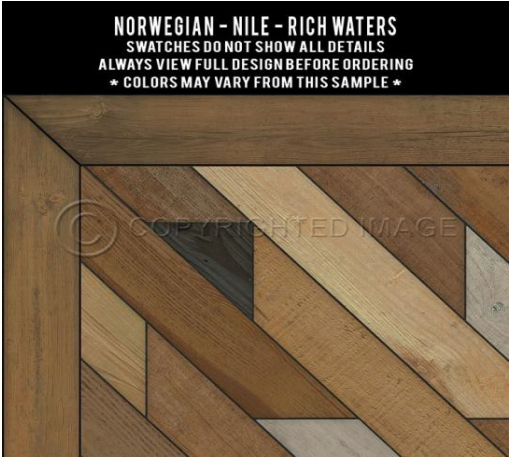

NORWEGIAN - NATIVE - SACRED GROUND

SWATCHES DO NOT SHOW ALL DETAILS
ALWAYS VIEW FULL DESIGN BEFORE ORDERING
* COLORS MAY VARY FROM THIS SAMPLE *

NORWEGIAN - NATIVE - OF THE MOON AND STARS

SWATCHES DO NOT SHOW ALL DETAILS
ALWAYS VIEW FULL DESIGN BEFORE ORDERING
* COLORS MAY VARY FROM THIS SAMPLE *

NORWEGIAN - NATIVE - SPIRIT OF ALL THINGS

SWATCHES DO NOT SHOW ALL DETAILS
ALWAYS VIEW FULL DESIGN BEFORE ORDERING
* COLORS MAY VARY FROM THIS SAMPLE *

NORWEGIAN - NATIVE - THE SHADOWS

SWATCHES DO NOT SHOW ALL DETAILS
ALWAYS VIEW FULL DESIGN BEFORE ORDERING
* COLORS MAY VARY FROM THIS SAMPLE *

NORWEGIAN - NATIVE - THE WARRIORS

SWATCHES DO NOT SHOW ALL DETAILS
ALWAYS VIEW FULL DESIGN BEFORE ORDERING
* COLORS MAY VARY FROM THIS SAMPLE *

Nile

Trollheimen

Wicklow

NORWEGIAN - WICKLOW - BLACKSTAIR
SWATCHES DO NOT SHOW ALL DETAILS
ALWAYS VIEW FULL DESIGN BEFORE ORDERING
* COLORS MAY VARY FROM THIS SAMPLE *