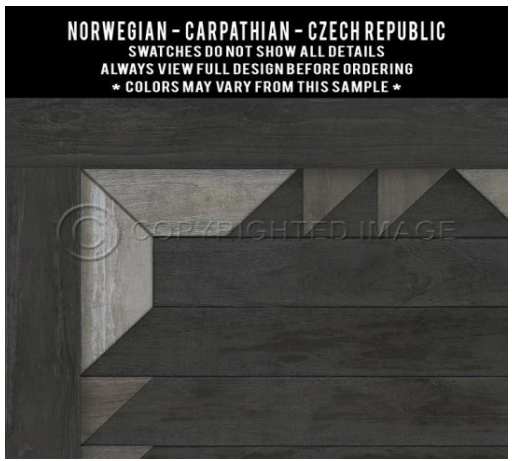

NORWEGIAN - APPALACHIAN - TYRANT WINDS

SWATCHES DO NOT SHOW ALL DETAILS
ALWAYS VIEW FULL DESIGN BEFORE ORDERING
* COLORS MAY VARY FROM THIS SAMPLE *

Bohemian

Carpathian

Denali

Hoia

Mount Zeppelin

NORWEGIAN - MOUNT ZEPPELIN - LOST IN A FOREST